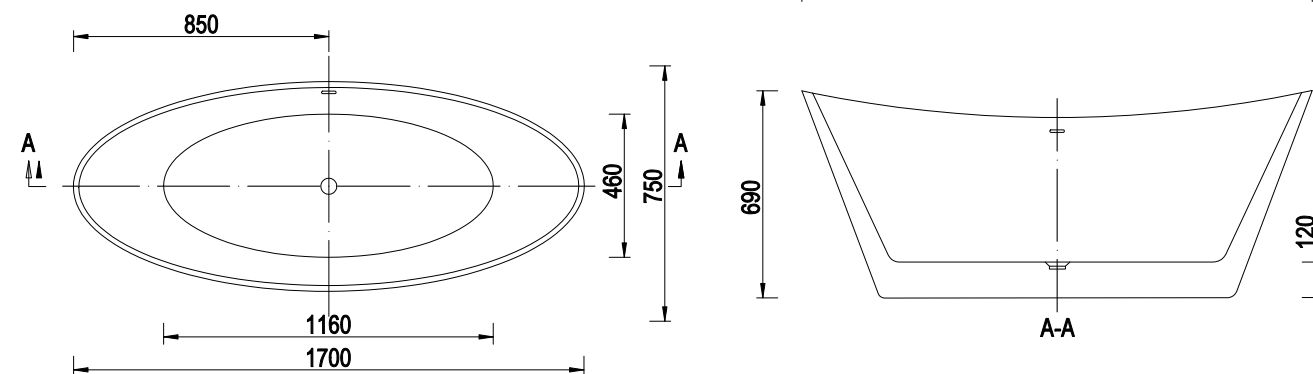

MONYA NEW 170x75x69 cm (EMPORIA-WS208P-NEW)