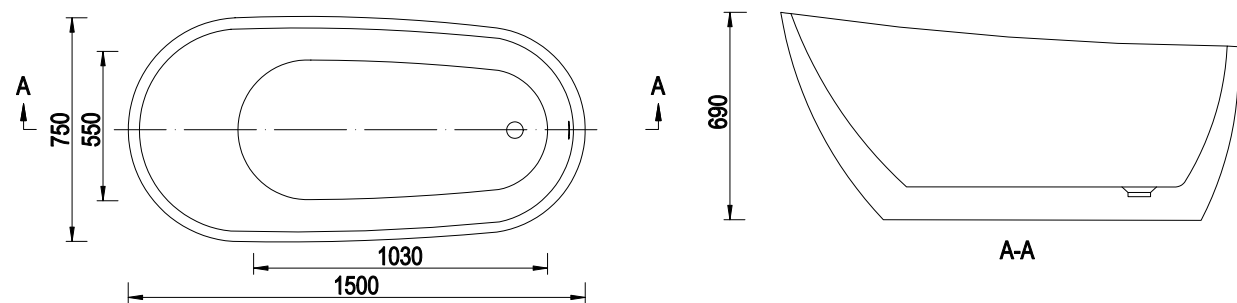

WANNY AKRYLOWE

MEGA-N-NEW 150x75x69 cm (EMPORIA-WS205P-1500-NEW)