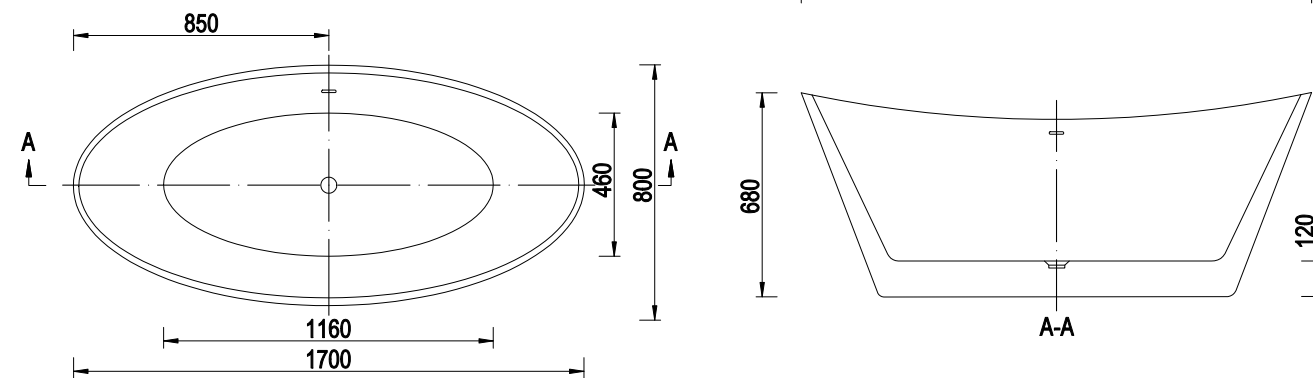

OLIA 160x70,6x61,9 cm (EMPORIA-OLIA0001)

WANNY AKRYLOWE

MEGA-N-NEW 150x75x69 cm (EMPORIA-WS205P-1500-NEW)

MONYA NEW 170x75x69 cm (EMPORIA-WS208P-NEW)

MEGA-N-NEW 170x75x69 cm (EMPORIA-WS205P-1700-NEW)

MONYA 170x80x68 cm (EMPORIA-WS208-BW)