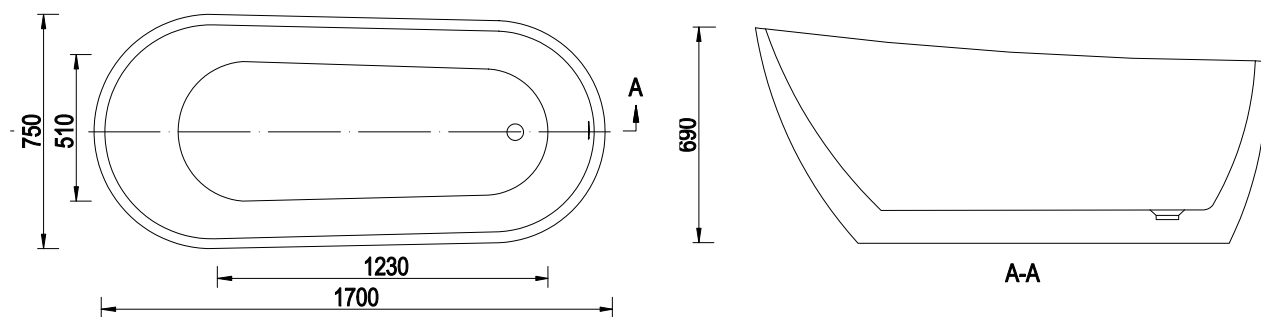

OLIA 160x70,6x61,9 cm (EMPORIA-OLIA0001)

WANNY AKRYLOWE

MEGA-N-NEW 150x75x69 cm (EMPORIA-WS205P-1500-NEW)

MONYA NEW 170x75x69 cm (EMPORIA-WS208P-NEW)

MEGA-N-NEW 170x75x69 cm (EMPORIA-WS205P-1700-NEW)

MONYA 170x80x68 cm (EMPORIA-WS208-BW)