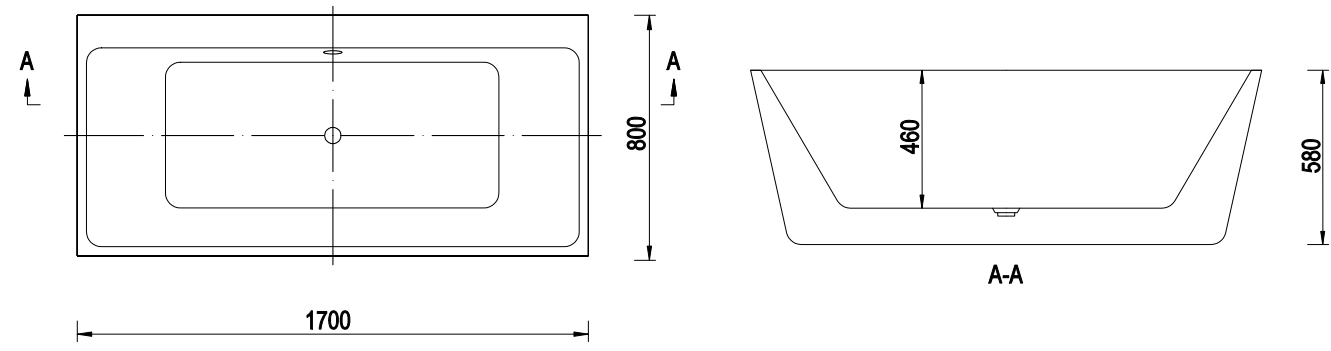

ALISA 170x80x58 cm (EMPORIA-WS207-1700)