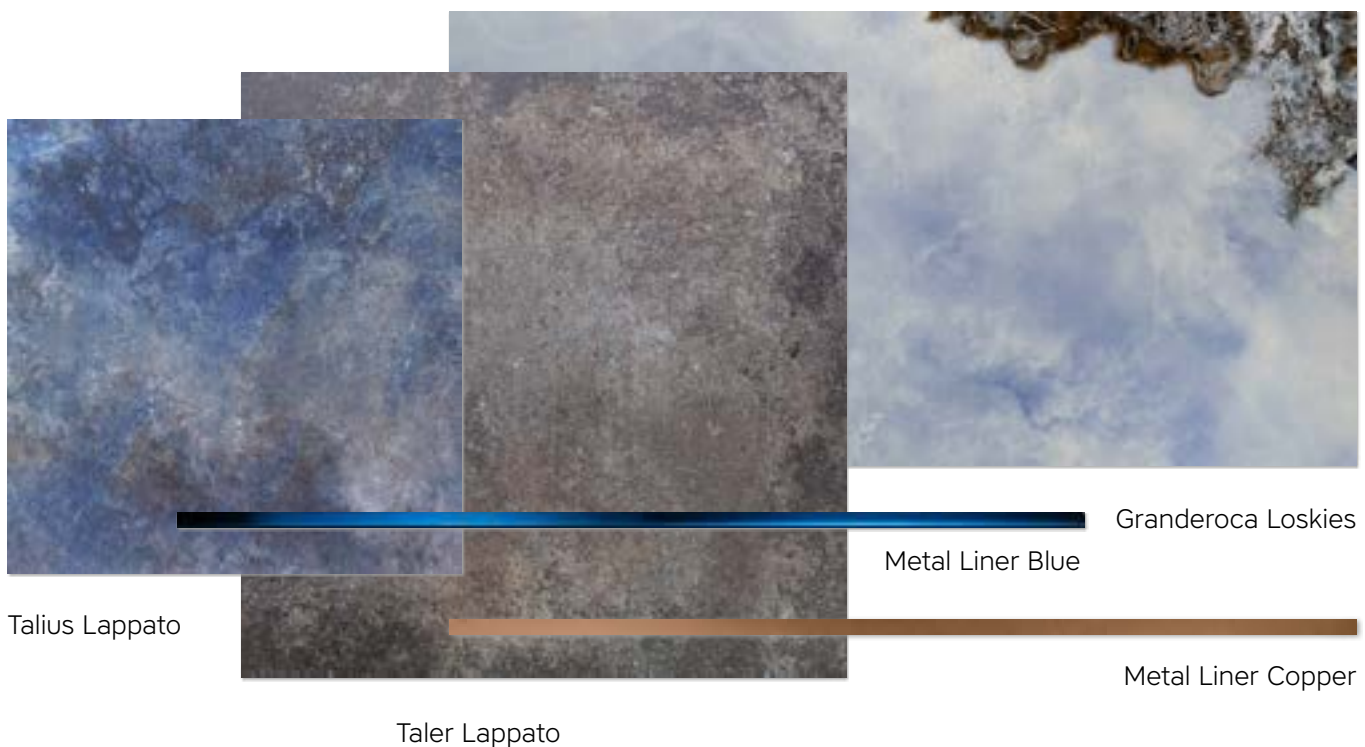

Granderoca Loskies + Talius Lappato

Design inspirowany rokoko